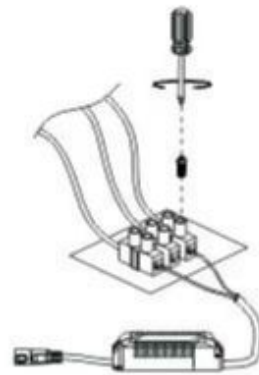

AZzardo®

Product Name: SLIM 22 SQUARE

CUT OUT :Ø 208 MM

1

2

3

4

Model : AZ4170, AZ4169, AZ4332, AZ4331