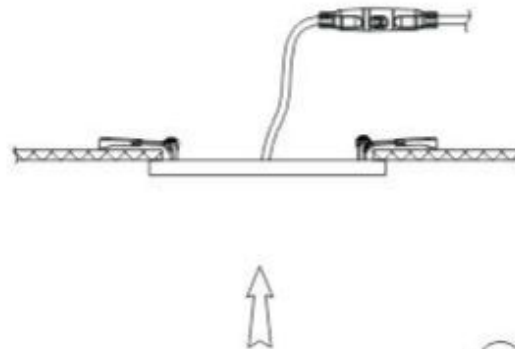

AZzardo®

Product Name: SLIM 22 SQUARE

CUT OUT :Ø 208 MM

1

2

3

4

Model : AZ4170, AZ4169, AZ4332, AZ4331