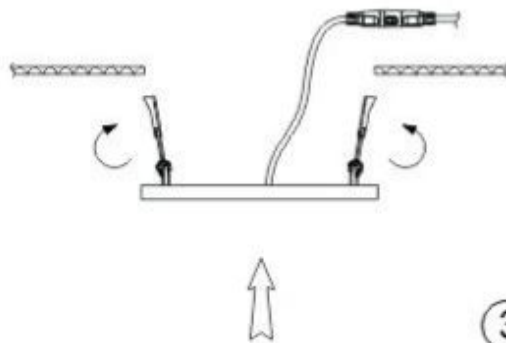

AZzardo®

Product Name: SLIM 22 SQUARE

CUT OUT :Ø 208 MM

1

2

3

4

Model : AZ4170, AZ4169, AZ4332, AZ4331